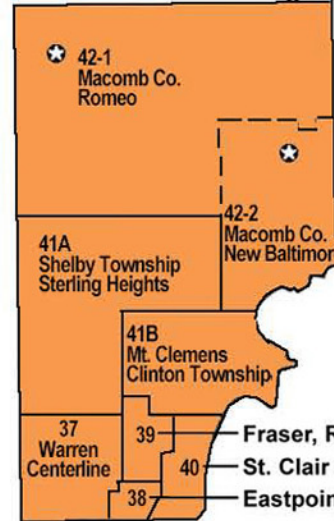

District Court by Region

Effective 4/1/2009
 No changes as of 6/30/2009

District Court 2nd & 3rd Class Detail Map

Genesee 2 Courts
12 Judges

Kent 5 Courts
12 Judges

Ingham 3 Courts
9 Judges

Oakland 10 Courts
33 Judges

Macomb 7 Courts
19 Judges

43—Ferndale, Hazel Park, Madison Heights
44—Royal Oak
45A—Berkley
45B—Oak Park

Washtenaw 3 Courts
7 Judges

Wayne 25 Courts
65 Judges

MUNICIPAL COURTS

Grosse Pointe Woods
Grosse Pointe Farms
Grosse Pointe City
Grosse Pointe Park

- 17 — Redford Township
- 18 — Westland
- 20 — Dearborn Heights
- 21 — Garden City
- 22 — Inkster
- 24 — Allen Park, Melvindale
- 25 — Lincoln Park
- 26-1 — River Rouge
- 26-2 — Ecorse
- 27 — Wyandotte/Riverview
- 28 — Southgate
- 29 — Wayne City
- 30 — Highland Park
- 31 — Hamtramck
- 32A — Harper Woods

★ Second Class District, all others are Third Class Districts