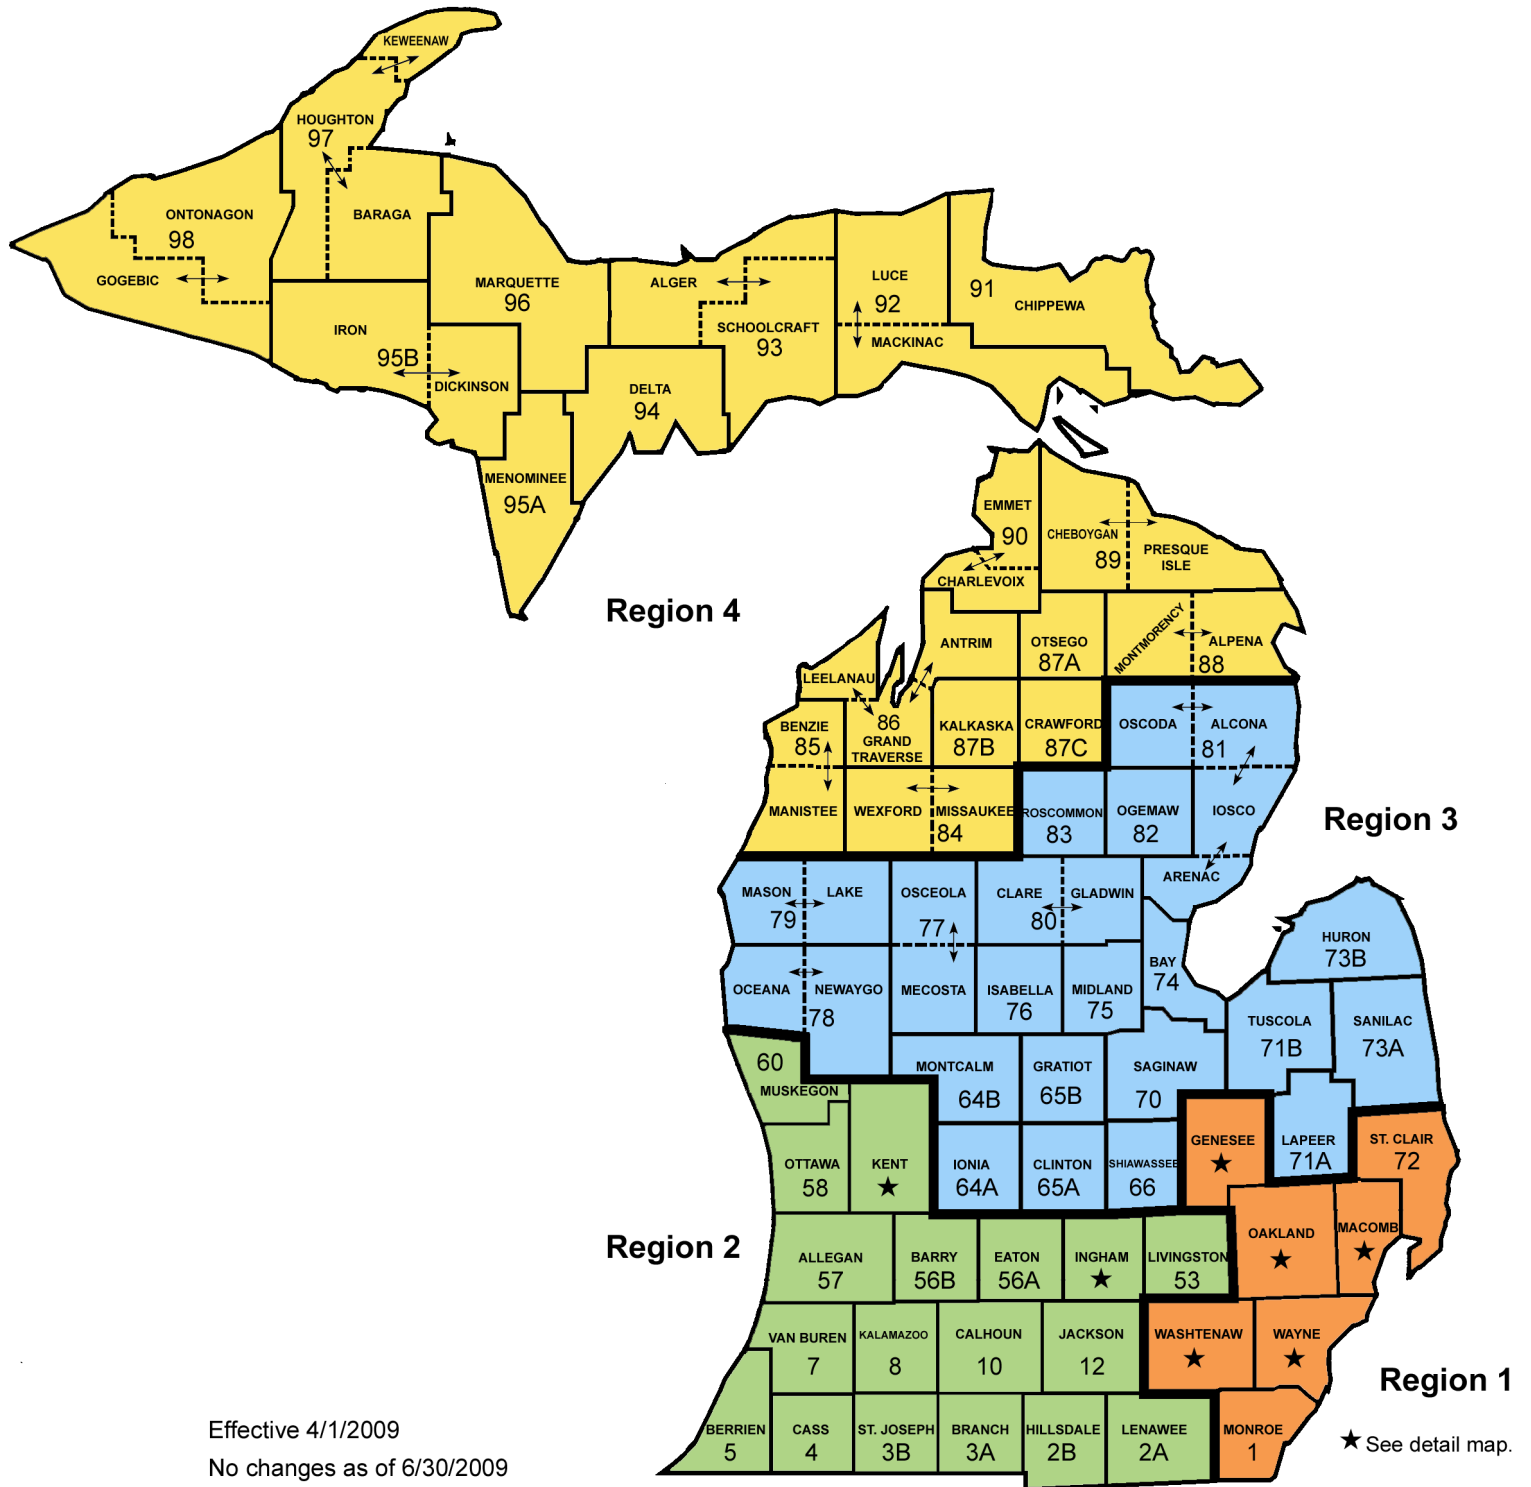

District Court by Region

Effective 4/1/2009
 No changes as of 6/30/2009

District Court 2nd & 3rd Class Detail Map

Genesee 2 Courts
12 Judges

Kent 5 Courts
12 Judges

Ingham 3 Courts
9 Judges

Oakland 10 Courts
33 Judges

Macomb 7 Courts
19 Judges

43—Ferndale, Hazel Park, Madison Heights
44—Royal Oak
45A—Berkley
45B—Oak Park

Washtenaw 3 Courts
7 Judges

Wayne 25 Courts
65 Judges

MUNICIPAL COURTS

Grosse Pointe Woods
Grosse Pointe Farms
Grosse Pointe City
Grosse Pointe Park

- 17 — Redford Township
- 18 — Westland
- 20 — Dearborn Heights
- 21 — Garden City
- 22 — Inkster
- 24 — Allen Park, Melvindale
- 25 — Lincoln Park
- 26-1 — River Rouge
- 26-2 — Ecorse
- 27 — Wyandotte/Riverview
- 28 — Southgate
- 29 — Wayne City
- 30 — Highland Park
- 31 — Hamtramck
- 32A — Harper Woods

★ Second Class District, all others are Third Class Districts