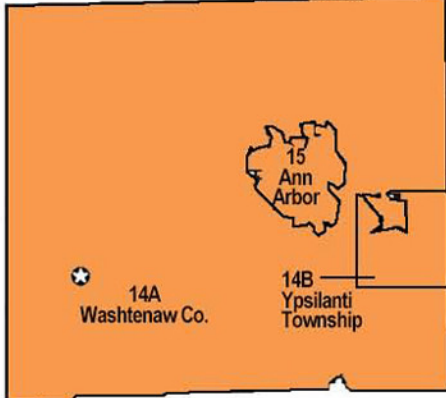

District Court by Region

Effective 4/1/2009
 No changes as of 6/30/2009

District Court 2nd & 3rd Class Detail Map

Genesee 2 Courts
12 Judges

Kent 5 Courts
12 Judges

Ingham 3 Courts
9 Judges

Oakland 10 Courts
33 Judges

Macomb 7 Courts
19 Judges

43—Ferndale, Hazel Park, Madison Heights
44—Royal Oak
45A—Berkley
45B—Oak Park

Washtenaw 3 Courts
7 Judges

Wayne 25 Courts
65 Judges

MUNICIPAL COURTS

Grosse Pointe Woods
Grosse Pointe Farms
Grosse Pointe City
Grosse Pointe Park

- 17 — Redford Township
- 18 — Westland
- 20 — Dearborn Heights
- 21 — Garden City
- 22 — Inkster
- 24 — Allen Park, Melvindale
- 25 — Lincoln Park
- 26-1 — River Rouge
- 26-2 — Ecorse
- 27 — Wyandotte/Riverview
- 28 — Southgate
- 29 — Wayne City
- 30 — Highland Park
- 31 — Hamtramck
- 32A — Harper Woods