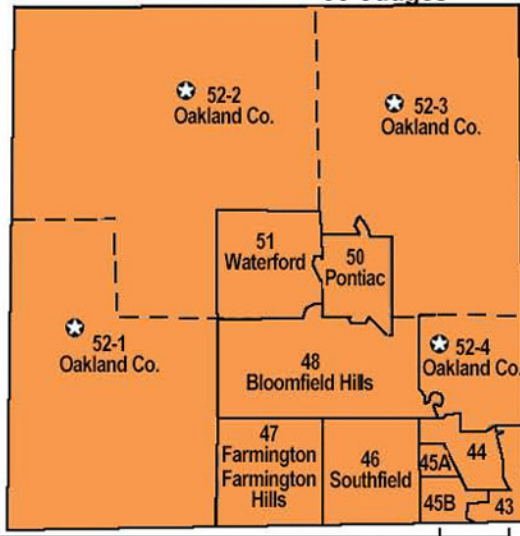

District Court by Region

Effective 4/1/2009
 No changes as of 6/30/2009

District Court 2nd & 3rd Class Detail Map

Genesee 2 Courts
12 Judges

Kent 5 Courts
12 Judges

Ingham 3 Courts
9 Judges

Oakland 10 Courts
33 Judges

Macomb 7 Courts
19 Judges

43—Ferndale, Hazel Park, Madison Heights
44—Royal Oak
45A—Berkley
45B—Oak Park

Washtenaw 3 Courts
7 Judges

Wayne 25 Courts
65 Judges

MUNICIPAL COURTS

Grosse Pointe Woods
Grosse Pointe Farms
Grosse Pointe City
Grosse Pointe Park

- 17 — Redford Township
- 18 — Westland
- 20 — Dearborn Heights
- 21 — Garden City
- 22 — Inkster
- 24 — Allen Park, Melvindale
- 25 — Lincoln Park
- 26-1 — River Rouge
- 26-2 — Ecorse
- 27 — Wyandotte/Riverview
- 28 — Southgate
- 29 — Wayne City
- 30 — Highland Park
- 31 — Hamtramck
- 32A — Harper Woods

★ Second Class District, all others are Third Class Districts