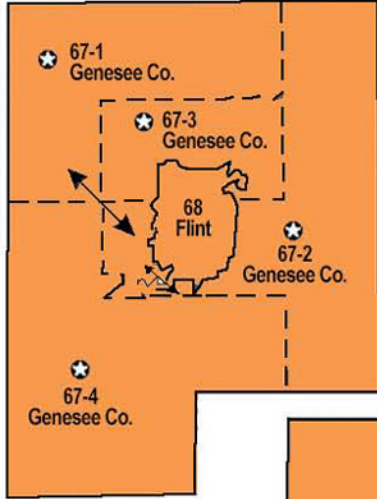

District Court by Region

Effective 4/1/2009
 No changes as of 6/30/2009

District Court 2nd & 3rd Class Detail Map

Genesee 2 Courts
12 Judges

Kent 5 Courts
12 Judges

Ingham 3 Courts
9 Judges

Oakland 10 Courts
33 Judges

Macomb 7 Courts
19 Judges

43—Ferndale, Hazel Park, Madison Heights
44—Royal Oak
45A—Berkley
45B—Oak Park

Washtenaw 3 Courts
7 Judges

Wayne 25 Courts
65 Judges

MUNICIPAL COURTS

Grosse Pointe Woods
Grosse Pointe Farms
Grosse Pointe City
Grosse Pointe Park

- 17 — Redford Township
- 18 — Westland
- 20 — Dearborn Heights
- 21 — Garden City
- 22 — Inkster
- 24 — Allen Park, Melvindale
- 25 — Lincoln Park
- 26-1 — River Rouge
- 26-2 — Ecorse
- 27 — Wyandotte/Riverview
- 28 — Southgate
- 29 — Wayne City
- 30 — Highland Park
- 31 — Hamtramck
- 32A — Harper Woods