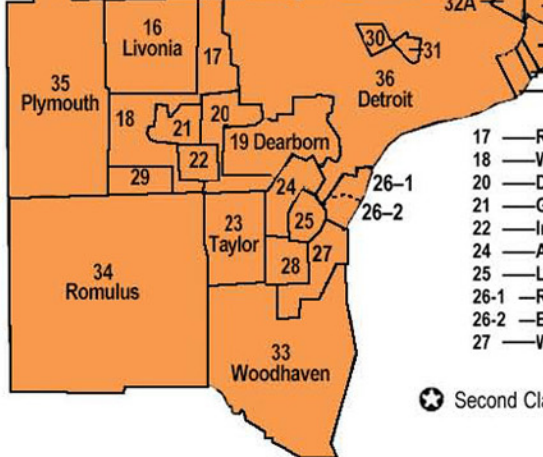

District Court by Region

Effective 4/1/2009
 No changes as of 6/30/2009

District Court 2nd & 3rd Class Detail Map

Genesee 2 Courts
12 Judges

Kent 5 Courts
12 Judges

Ingham 3 Courts
9 Judges

Oakland 10 Courts
33 Judges

Macomb 7 Courts
19 Judges

43—Ferndale, Hazel Park, Madison Heights
44—Royal Oak
45A—Berkley
45B—Oak Park

Washtenaw 3 Courts
7 Judges

Wayne 25 Courts
65 Judges

MUNICIPAL COURTS

Grosse Pointe Woods
Grosse Pointe Farms
Grosse Pointe City
Grosse Pointe Park

- 17 — Redford Township
- 18 — Westland
- 20 — Dearborn Heights
- 21 — Garden City
- 22 — Inkster
- 24 — Allen Park, Melvindale
- 25 — Lincoln Park
- 26-1 — River Rouge
- 26-2 — Ecorse
- 27 — Wyandotte/Riverview
- 28 — Southgate
- 29 — Wayne City
- 30 — Highland Park
- 31 — Hamtramck
- 32A — Harper Woods

★ Second Class District, all others are Third Class Districts